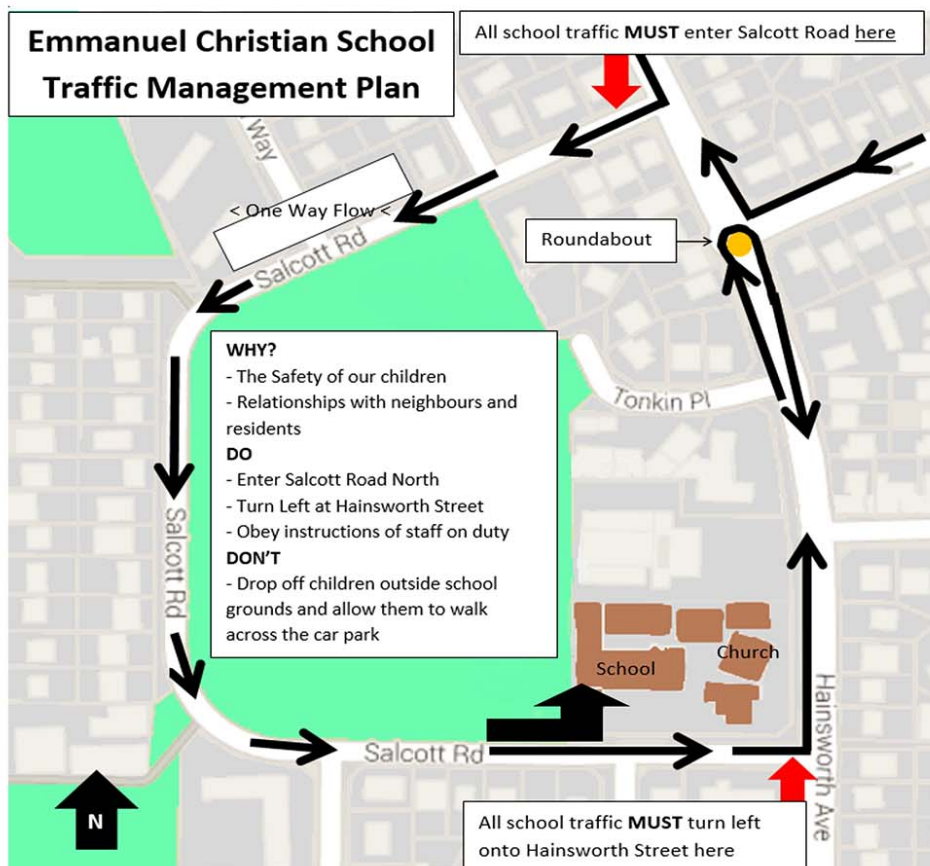

SALCOTT CAMPUS TRAFFIC FLOW

“A Christian Community Must Reflect the Nature of God.”

NO RIGHT TURN!

Please strictly follow the signs placed on the entry gate of Salcott Campus. There have been several occasions when parents do not follow **NO RIGHT TURN** sign at the entrance of Salcott Campus and this creates deadlock, thereby causing delays and heavy traffic on the area. Our neighbouring residents have expressed their frustration and disappointment a couple of times. Let us maintain good relations with our community, everyone’s cooperation is needed.

- All school traffic **MUST** enter Salcott Road North and turn **LEFT** through the school gate when picking.
- All school traffic **MUST** turn **LEFT** onto Hainsworth Street as you exit the Salcott Campus
- Obey instructions of staff on duty and strictly follow the signs placed on the entry gate of Salcott Campus.
- Please **DO NOT** drop off children outside school grounds and allow them to walk across the car park